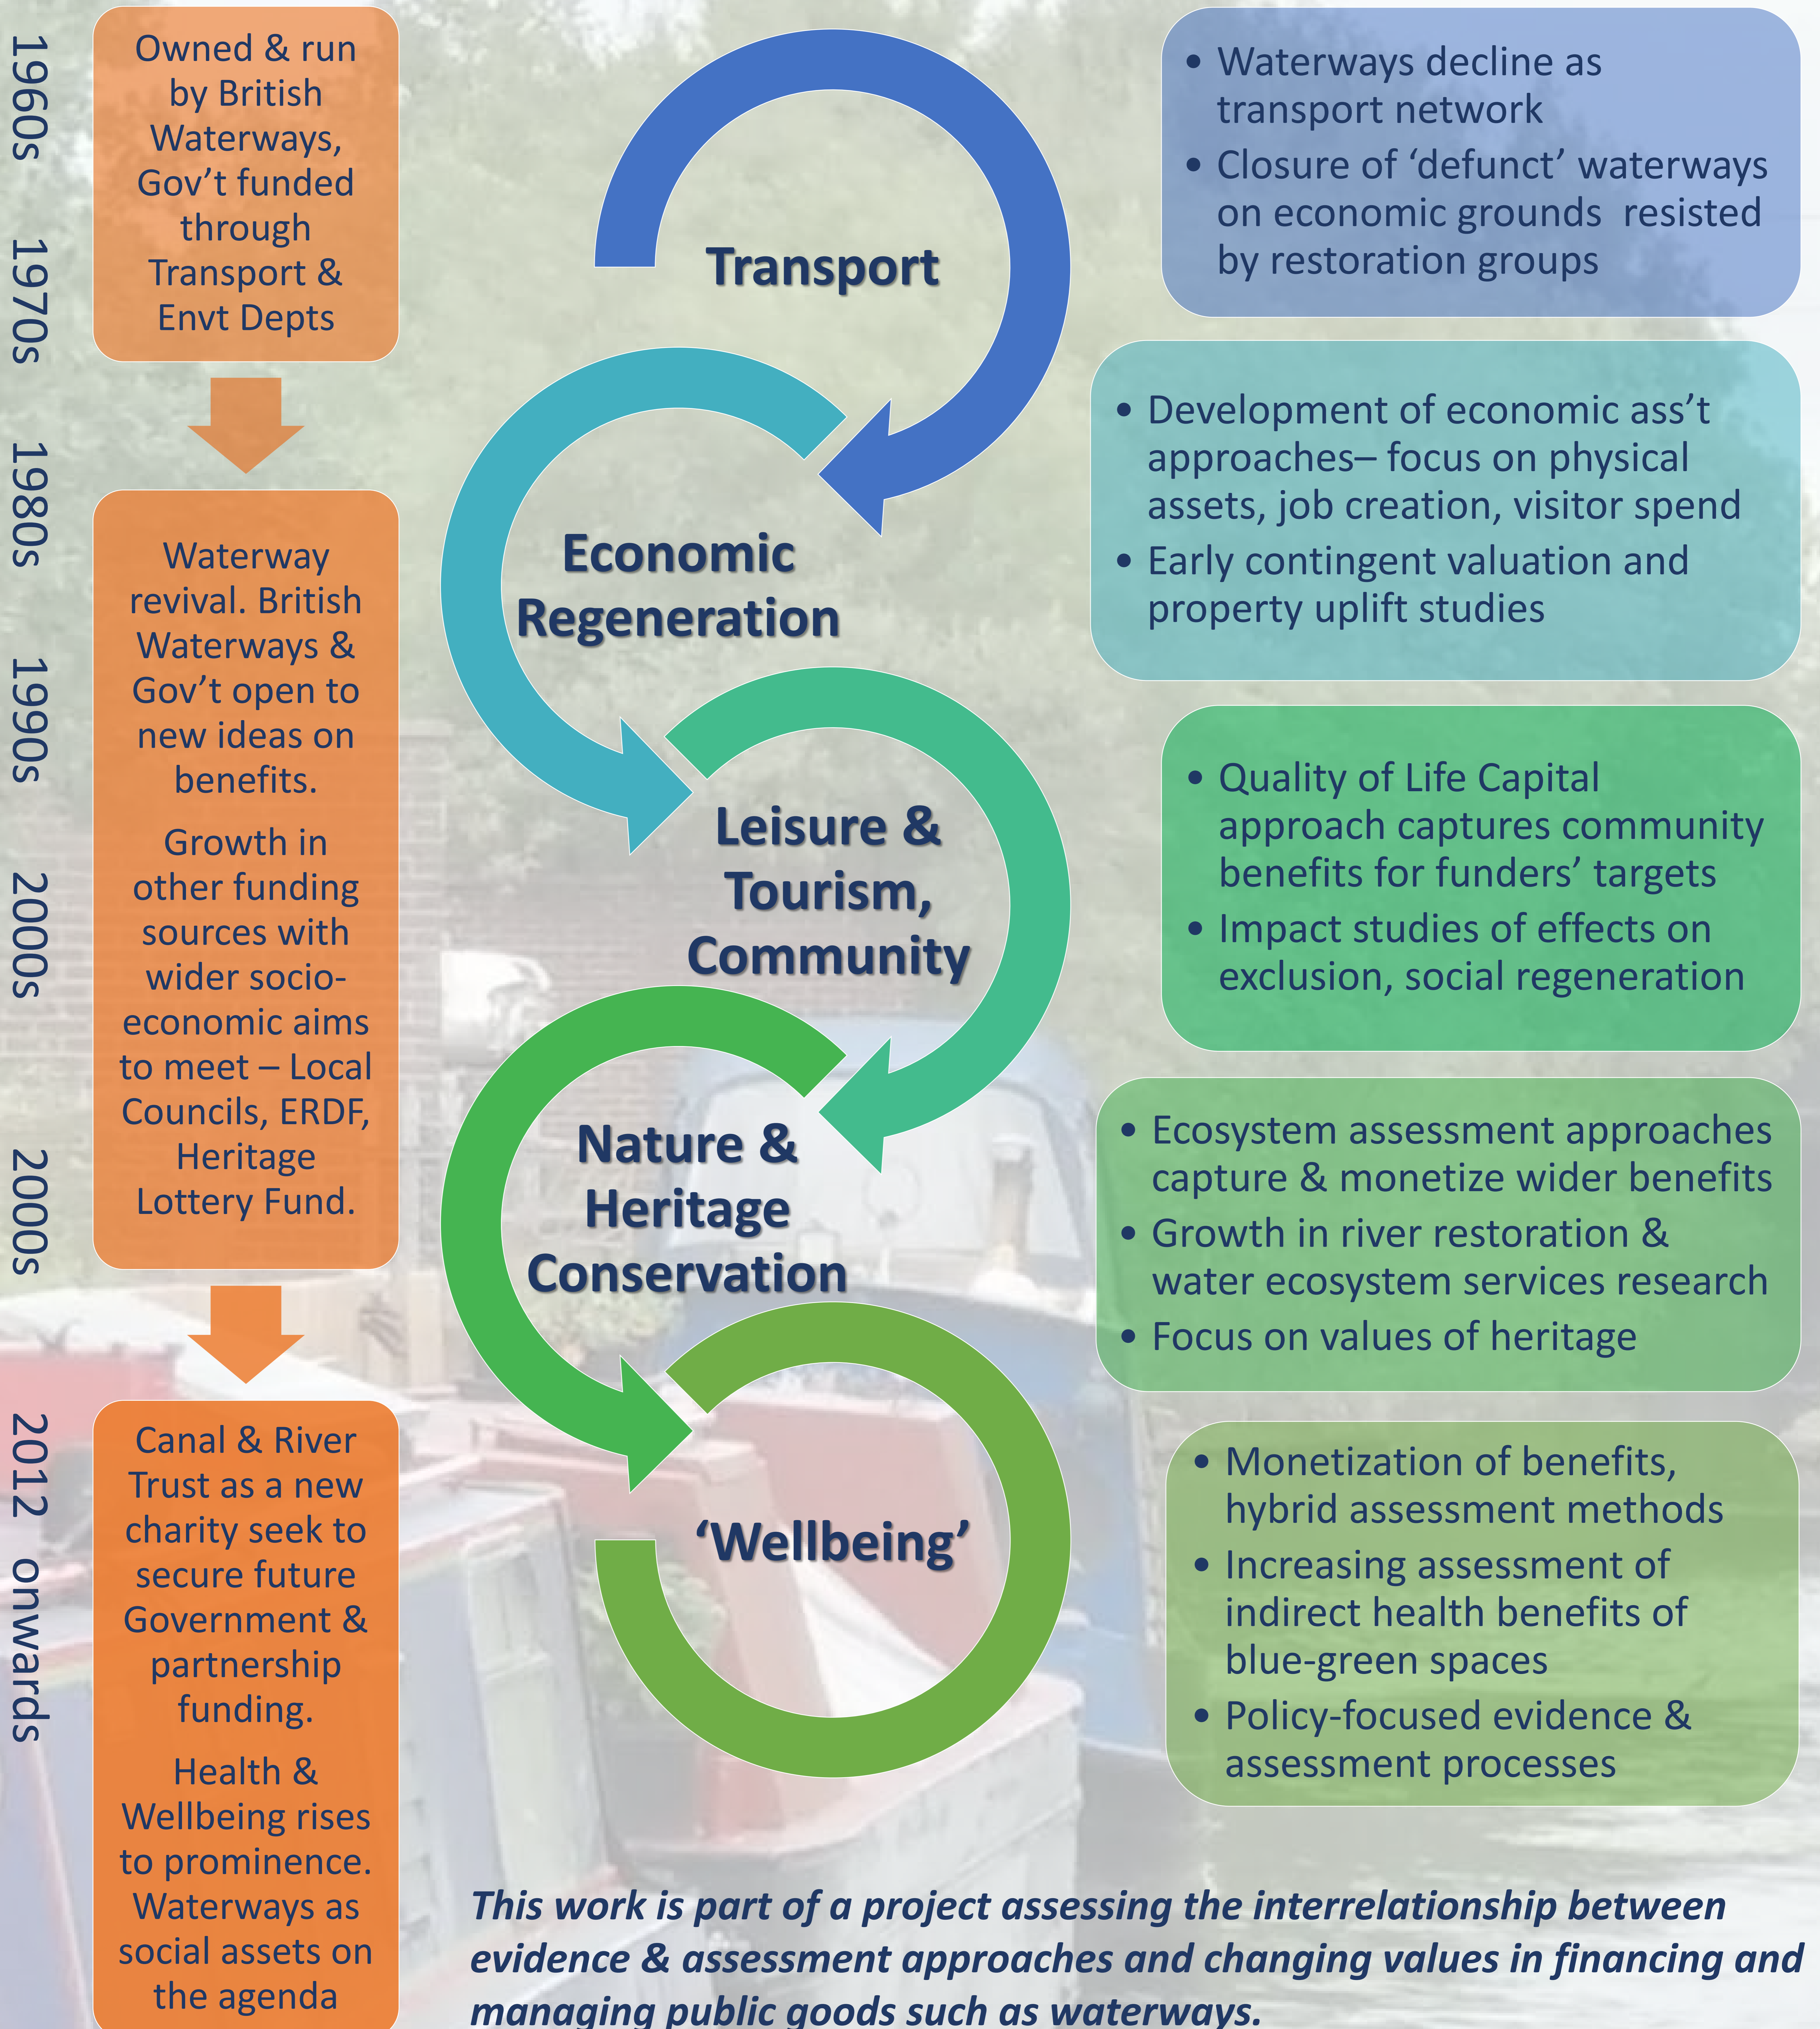

Changing Values in Inland Waterways

- mapping evidence-policy themes

Nicki Schiessel Harvey

BIRMINGHAM CITY
University

For more information contact :

Nicki Schiessel Harvey, Birmingham City University

nicki.schiesselharvey@bcu.ac.uk +44 7864 967 466